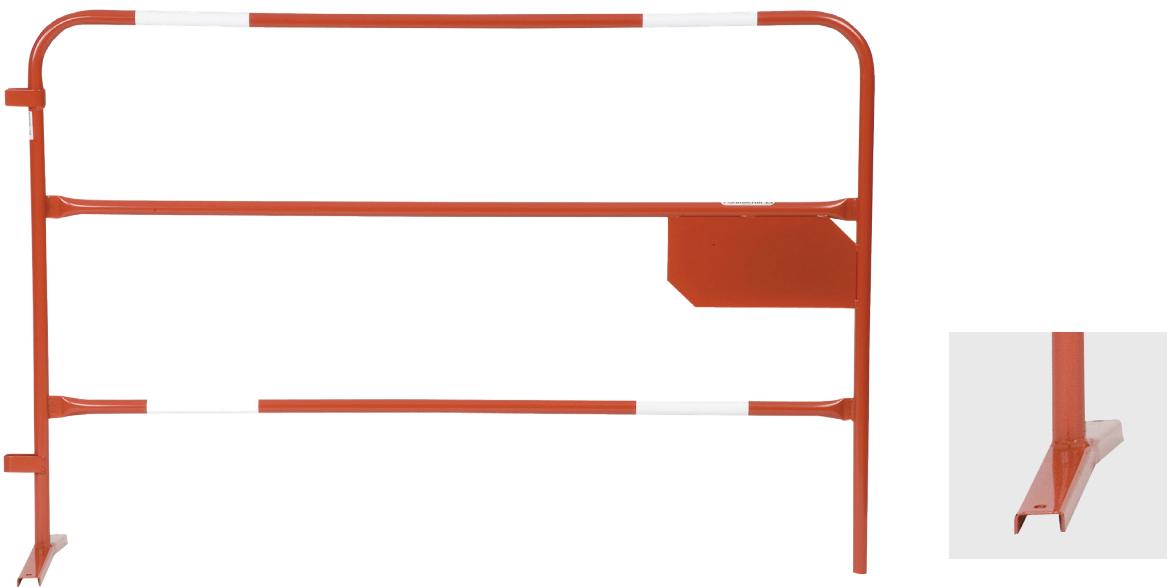

SAFETY BARRIER

∅ 28 MM

- + Red epoxy-polyester coating. 4 non-reflective white stripes.
- + Equipped with a 333 x 166 mm identification plate.
- + Compatible with most barriers on the market thanks to its snap-fit connection system.
- + A U-shaped base for greater stability.
- + Sturdy and lightweight, it requires no maintenance.

USE

Standard barrier for use by construction professionals.

TECHNICAL DATA

STRUCTURE	WEIGHT	SIZES	PACKAGING	PALLET SIZES	PRODUCT CODE EAN CODE
Red painted tube ∅ 28 mm	7,10 kg	Length 1,5 m, height 1 m	x 50 on a pallet	1914 x 1200 x 2500 mm	350001605 3155035000161

ACCESSORIES

Pedestrian bridge with removable guard rails