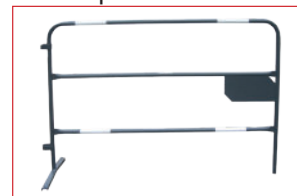

### Product advantages

- Safety barrier in painted tube Ø 25 mm.
- Red polyester coating. 4 reflective white strips.
- Name plate 333 x 166 mm.
- Barrier compatible with most of the barriers of the market due to the easy interlocking fixing system.
- U shaped support stand for a better stability.
- Light and robust, it requires no maintenance.