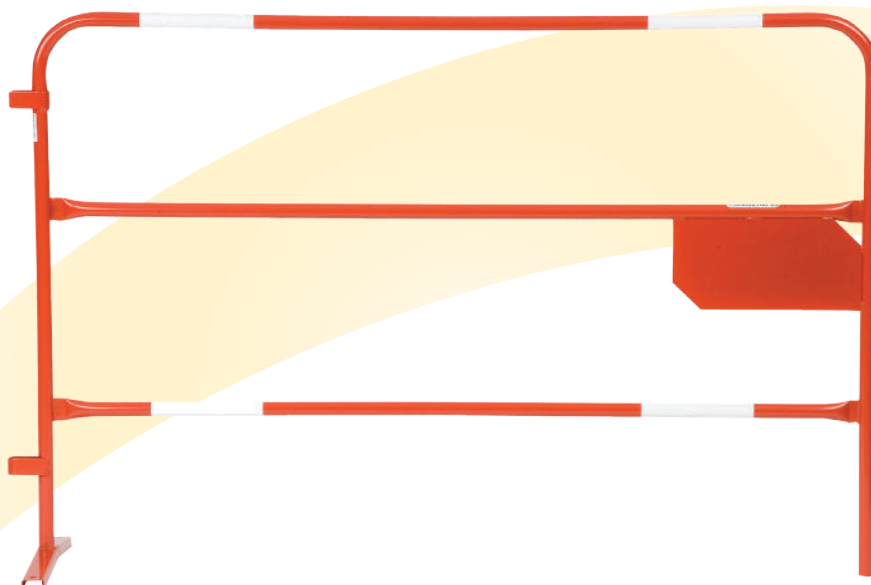

## SAFETY BARRIER

### Use

Standard safety barrier for building and public works professionals.

### Product advantages

- Safety barrier in painted tube Ø 25 mm.
- Red polyester coating. 4 reflective white strips.
- Name plate 333 x 166 mm.
- Barrier compatible with most of the barriers of the market due to the easy interlocking fixing system.
- U shaped support stand for a better stability.
- Light and robust, it requires no maintenance.

#### SAFETY BARRIER Ø 25 MM

<b>Structure</b>	Red painted tube Ø 25 mm, length 1,5 m ; height 1 m.	<b>Sizes</b>	1500 x 1000 mm.
<b>Options</b>	Lasercut your logo on the name plate. Special colour painting.	<b>Weight</b>	7,10 kg.
		<b>Packaging and codes</b>	x 60 on a pallet : 350001905 EAN : 315503500019 2